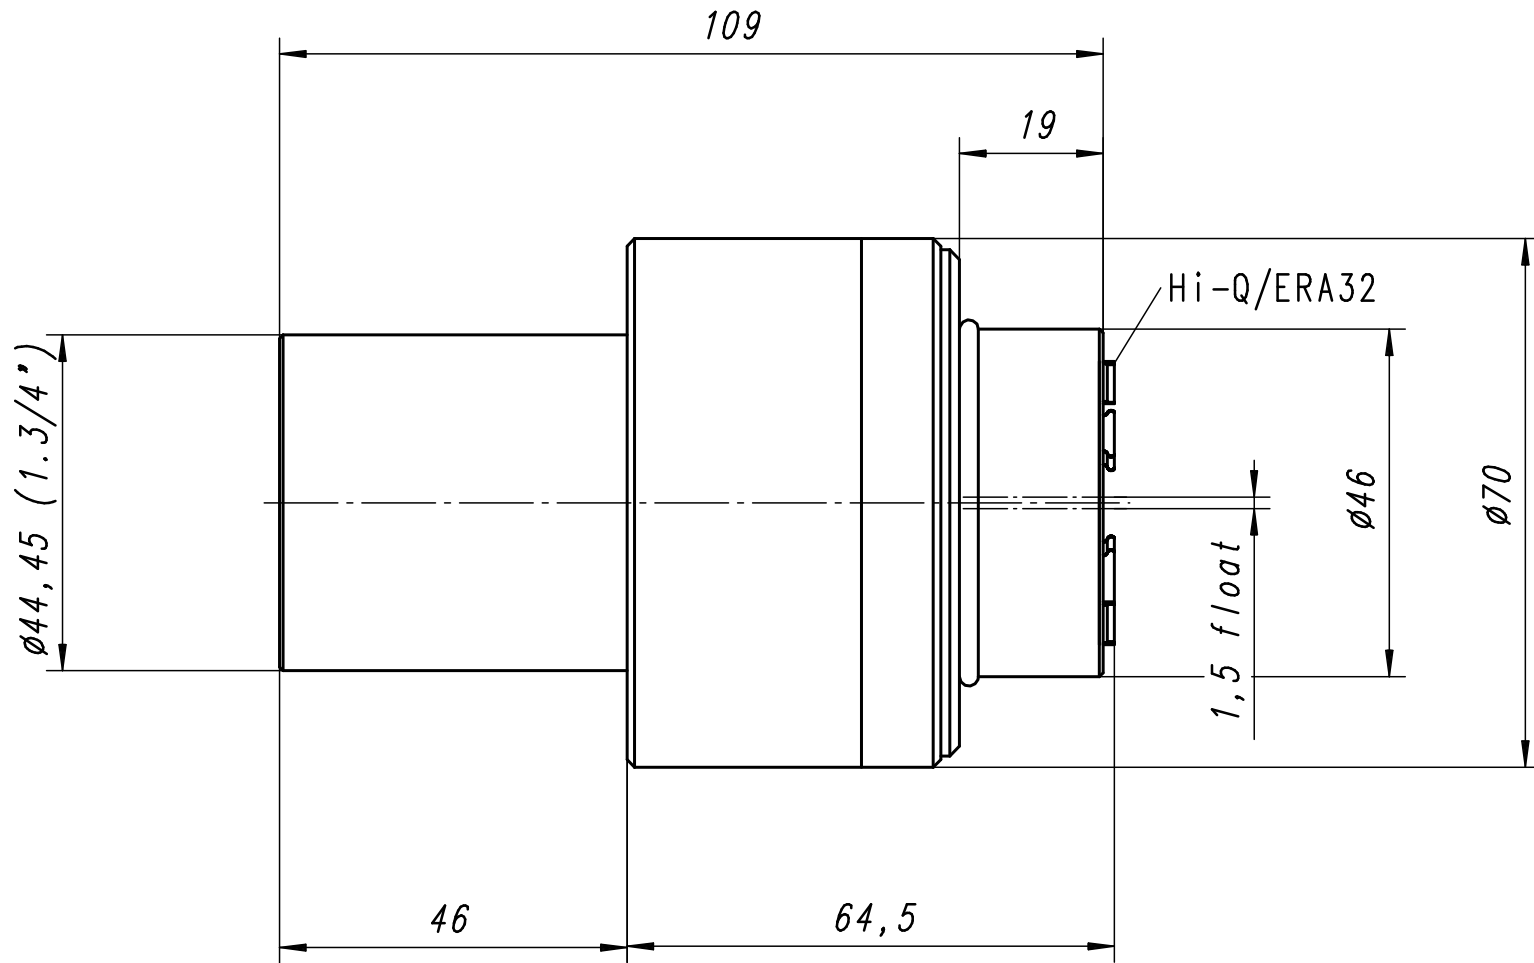

Swiss
Precision
Tools

REGO-FIX®

REGO-FIX AG
Obermattweg 60
4456 Tenniken / Switzerland

Phone +41 61 976 14 66
Fax +41 61 976 14 14
www.rego-fix.com

This is a non controlled copy. All information given herein are subject to change without notice.

The information given herein has been carefully checked and is believed to be correct. REGO-FIX, however, assumes no responsibility or liability for any errors, inaccuracies or omissions that may appear in this drawing.

This document is subject to copyright laws. No part of this document may be reproduced or transmitted in any form or any means, electronic or mechanic, for any purpose, without the express written permission of REGO-FIX

Type: PHC1.3/4"/ER32
Part No.: 2644.93204
Date: 01.11.2007
Scale: 1:1